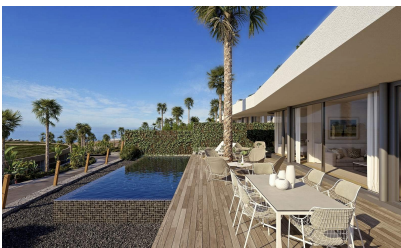

Villa-Chalet

from 2.035.000 €

Abama

3

3

161m²

269m²

430m²

Plot: 430m²

Cocina americana
Open-plan kitchen

Garaje
Garage

Piscina privada, climatizada
Private pool, heated
Jardín
Garden

Terraza
Terrace

Codigo / Code: **O3V581**

Pendiente / Pending

www.tenerifepropertypartners.com - Tel: 922 707 205 - email:tenerifepropertypartners@gmail.com