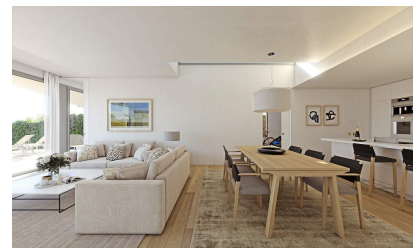

Villa-Chalet

from 2.035.000 €

Abama

3

3

161m²

269m²

430m²

Plot: 430m²

Cocina americana
Open-plan kitchen

Garaje
Garage

Piscina privada, climatizada
Private pool, heated
Jardín
Garden

Terraza
Terrace

Codigo / Code: **O3V581**

Pendiente / Pending

www.tenerifepropertypartners.com - Tel: 922 707 205 - email:tenerifepropertypartners@gmail.com