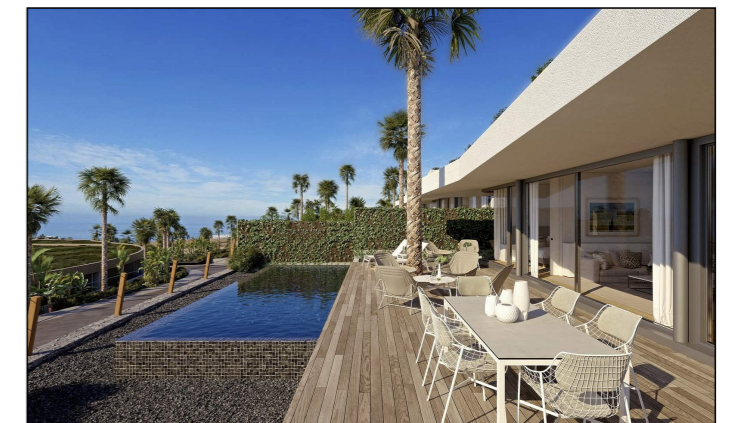

Villa-Chalet

Abama

from 2.035.000 €

3

3

161m²

430m²

269m²

Plot: 430m²

Cocina americana
Open-plan kitchen

Garaje
Garage

Piscina privada, climatizada
Private pool, heated

Terraza
Terrace

Jardín
Garden

Codigo / Code: **O3V581**

www.tenerifepropertypartners.com - Tel: 922 707 205 - email:tenerifepropertypartners@gmail.com

Pendiente / Pending