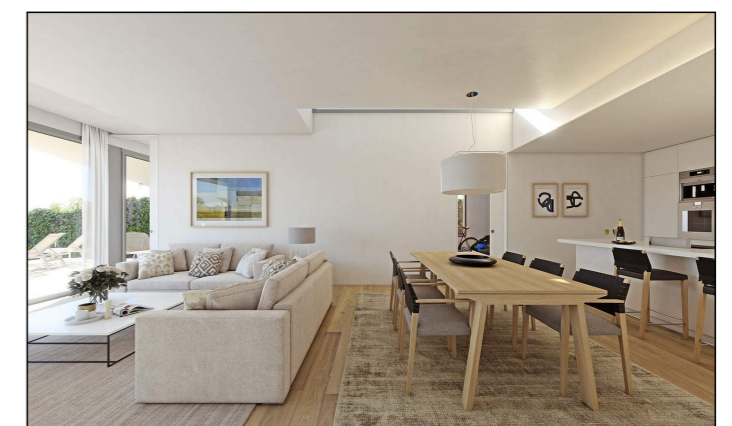

Villa-Chalet

Abama

from 2.035.000 €

3

3

161m²

430m²

269m²

Plot: 430m²

Cocina americana
Open-plan kitchen

Garaje
Garage

Piscina privada, climatizada
Private pool, heated

Terraza
Terrace

Jardín
Garden

Codigo / Code: **O3V581**

www.tenerifepropertypartners.com - Tel: 922 707 205 - email:tenerifepropertypartners@gmail.com

Pendiente / Pending